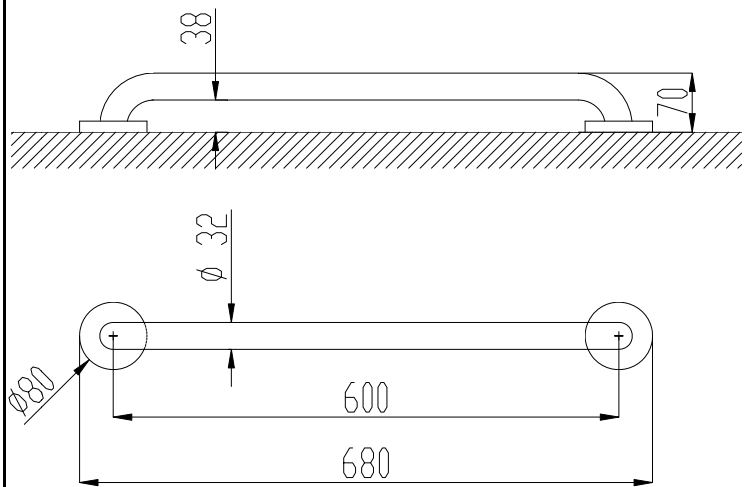

Straight grab bar

The picture belongs to NOFER 15054.60.S

- Straight grab bar to fix to wall.
- Recommended for use in bathrooms, WC and showers.
- Suitable for bathrooms adapted to disabled.
- Stainless steel polish finish. Also available in white Nylon finish (NOFER 15054.60.W) and satin finish (NOFER 15054.60.S).

TECHNICAL DATA

- Made of Stainless Steel AISI 304.
- Two fixing points.
- Length: 600 mm.
- Distance from bar to wall: 38 mm.
- Ø 32 mm tube grab. Steel thickness: 1,5 mm.
- Recommended installation height: 70-75 cm from floor.
- Maintenance: Stainless steel needs maintenance because dust can eventually damage the chrome in stainless steel. We recommend monthly cleaning with our special product.

SUGGESTED TEXT FOR PRESCRIPTION

Straight grab bar NOFER or similar, to fix to wall. In AISI 304 stainless steel. Length: 600 mm. Ø 32 mm tube grab. Steel thickness: 1,5 mm.

TECHNICAL DRAWING

Dimensions in mm