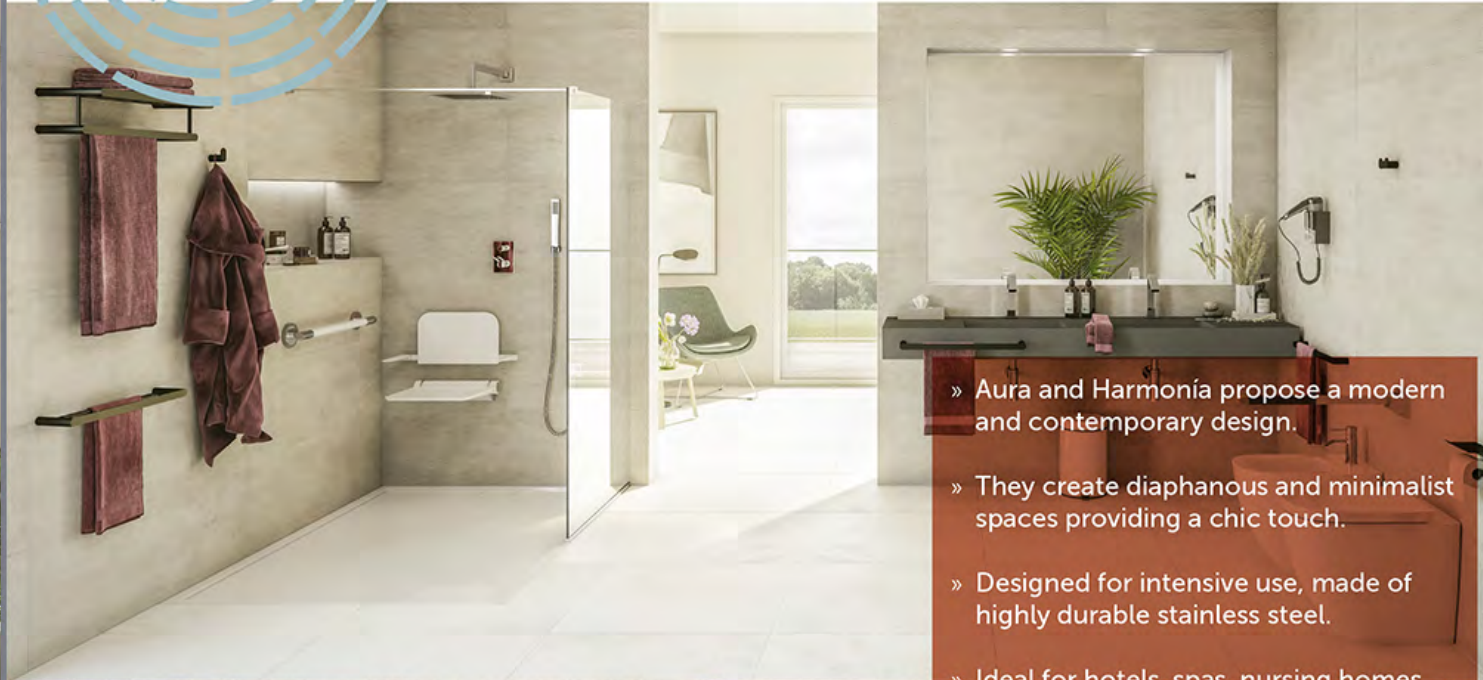

ARE YOU MORE INTO
STRAIGHT OR ROUNDED
LINES?

DISCOVER THE NEW SERIES OF
BATHROOM ACCESSORIES

**AURA
SERIES**
Rounded Lines

**HARMONIA
SERIES**
Straight Lines

AURA SERIES Rounded Lines

- » Aura and Harmonía propose a modern and contemporary design.
- » They create diaphanous and minimalist spaces providing a chic touch.
- » Designed for intensive use, made of highly durable stainless steel.
- » Ideal for hotels, spas, nursing homes, etc...
- » Hidden wall anchoring system that enhances its beauty.
- » High quality finishes in: