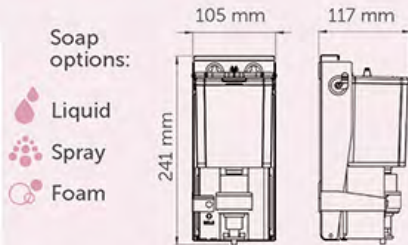

MINIMALIST, OBSTACLE-FREE AND HIGHLY
FUNCTIONAL BATHROOM AMBIANCE

PRODUCTS

1 Speedflow Plus automatic hand dryer

- Very low power consumption
- HEPA filter
- Maximum hygiene

2 Automatic soap dispenser

- 1-litre capacity
- Alkaline batteries or electric power operation
- Soap saving