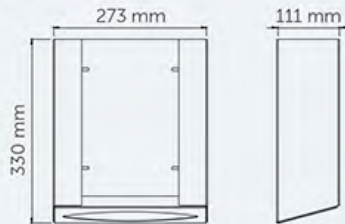

3 Paper towel dispenser

- Capacity for 600 towels C / Z
- Easy paper replacement
- Accurate paper dispensing

PEOPLE

Esther (Architect): "Mediclinics Behind The Mirror solutions allow me to create open-plan, minimalist, elegant and highly functional bathroom spaces."