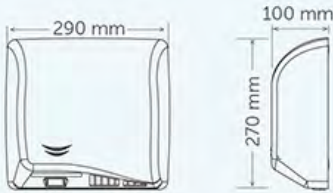

MINIMALIST, OBSTACLE-FREE AND HIGHLY
FUNCTIONAL BATHROOM AMBIANCE

PRODUCTS

1 Speedflow Plus automatic hand dryer

- Very low power consumption
- HEPA filter
- Maximum hygiene

2 Automatic soap dispenser

- 1-litre capacity
- Alkaline batteries or electric power operation
- Soap saving