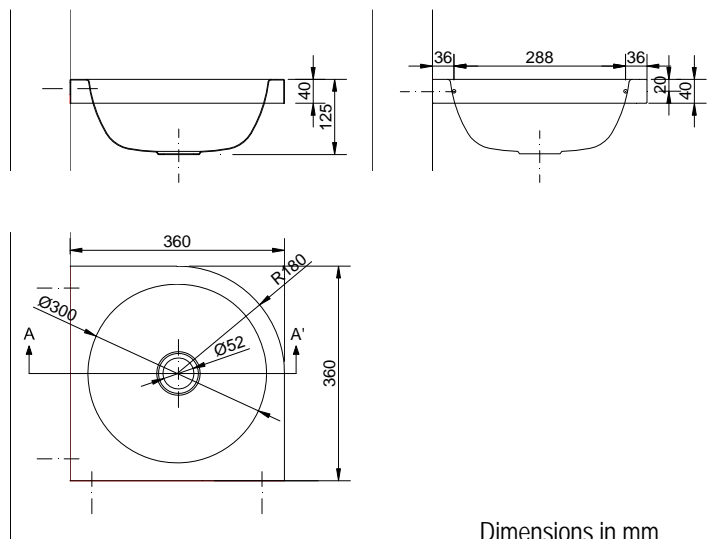

TECHNICAL DRAWING