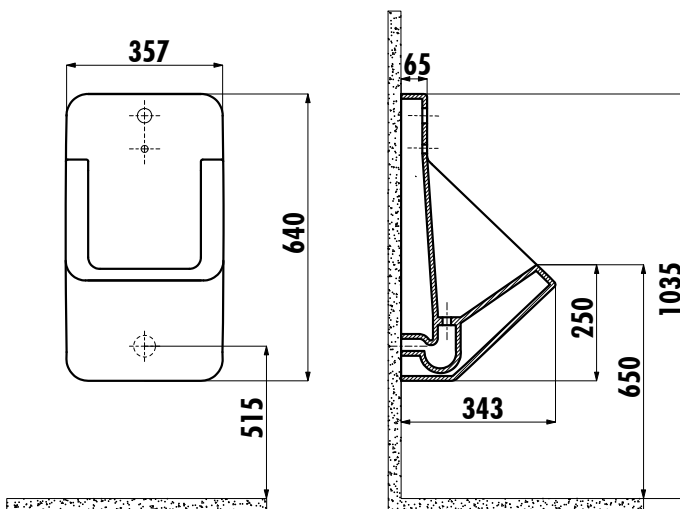

TECHNICAL DRAWING

SPECIFICATIONS

Creavit keeps its rights of making any change to the products.

Quality Management System

Customer Satisfaction Certificate

Environmental Management System

LGA

Germany Accreditation Certificate

kiwa

Netherlands Accreditation Certificate

GOST - R

Russia Accreditation Certificate

UkrSEPRO

Ukraine Accreditation Certificate

Israel Accreditation Certificate

Nigeria Accreditation Certificate

European Accreditation Certificate

Turkish Accreditation Certificate