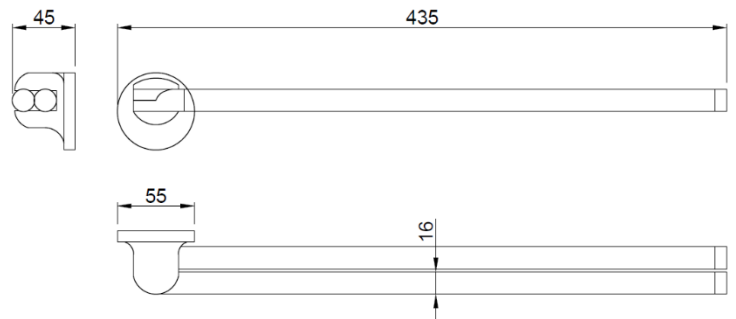

Towel rail

- Towel rail with two bars in Zamac.
- Easy to clean.
- Durability and resistance to rust.
- Polish finish.

TECHNICAL DATA

- Made of Zamac.
- Dimensions: 55 height x 435 width x 45 depth (mm).
- Bars: Ø16 mm.
- Fixing materials included.

SUGGESTED TEXT FOR PRESCRIPTION

Towel rail NOFER, in Zamac polish finish. Dimensions: 55 height x 435 width x 45 depth (mm). Bars: Ø16 mm.

TECHNICAL DRAWING

DIMENSIONS IN mm

NOFER S.L.
 Avenida de la fama, 118
 08940 · Cornellà de Llobregat (Barcelona)
 Tel +34 934 742 423 · Fax +34 934 743 548
 export@nofer.com · www.nofer.com