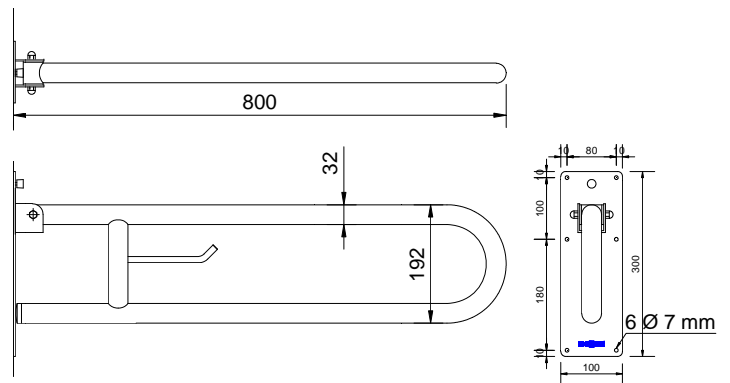

Swing-up grab bar

- Wall mounted swing-up grab bar.
- Suitable for support next to wash basins, toilets, showers and bathtubs.
- Specially designed for accessible environment.
- Stainless steel polish finished.

TECHNICAL DATA

- Made in AISI 304 stainless steel.
- Length: 800 mm.
- Wall fixing flange dimension: 300 x 100 mm.
- Bars Ø 32 mm.
- With brake and paper holder.
- Recommended installation high: 70 - 75 cm from top bar to finished floor.
- Stainless steel fixations included.
- Non conductive kit included.

The picture belongs to NOFER 15051.80.S

SUGGESTED TEXT FOR PRESCRIPTION

Swing-up grab bar NOFER or similar, in AISI 304 stainless steel polish finished. With brake and paper holder. Length: 800 mm, bars Ø 32 mm.

TECHNICAL DRAWING

Dimensions in mm

NOFER S.L.
 Avenida de la fama, 118
 08940 · Cornellà de Llobregat (Barcelona)
 Tel +34 934 742 423 · Fax +34 934 743 548
 nofer@nofer.com · www.nofer.com

Related Products
