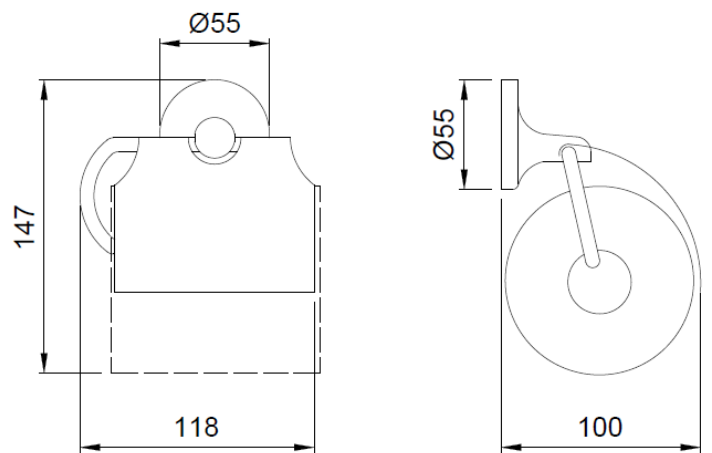

Toilet tissue dispenser

- Toilet tissue dispenser.
- Durability and resistance.
- Easy to install and clean.
- Polish finish.

TECHNICAL DATA

- Made in Zamac (alloy of zinc, aluminums, magnesium and cooper).
- Dimensions: 147 height x 118 width x 100 depth (mm).
- Wall support Ø55 mm.
- Suitable for conventional toilet roll.
- Hidden wall fixations included.

SUGGESTED TEXT FOR PRESCRIPTION

Toilet tissue dispenser NOFER, in Zamac. Dimensions: 147 height x 118 width x 100 depth (mm).

TECHNICAL DRAWING

DIMENSIONS IN mm

NOFER S.L.
 Avenida de la fama, 118
 08940 · Cornellà de Llobregat (Barcelona)
 Tel +34 934 742 423 · Fax +34 934 743 548
 export@nofer.com · www.nofer.com