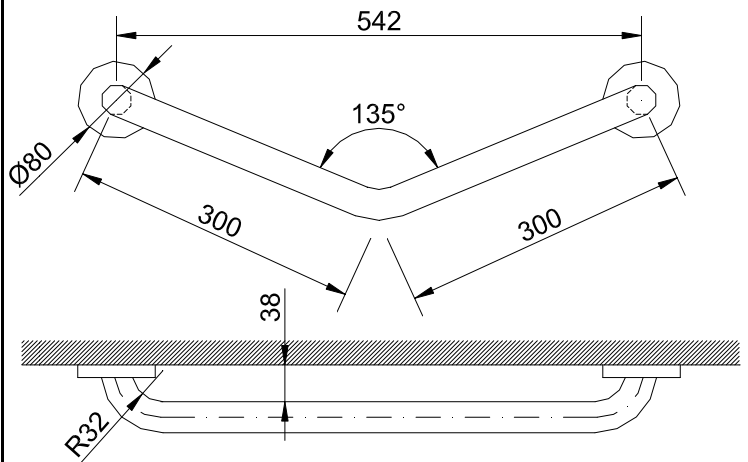

135° GRAB BAR

- 135 ° angle grab bar for fix on wall for technical aids.
- Stainless steel polish finish (also available in satin 15068.S and white Nylon finish 15068.W).
- Recommended for use in bathrooms, WC and showers.
- Designed for bathroom adapted for handicapped people.

TECHNICAL DATA

- Manufactured in Stainless Steel AISI 304.
- Two fixing points.
- Length of each arm: 300 mm.
- Ø 32 mm tube grab, 1,5 mm thick. Rosette: Ø 80 mm.
- Fixing materials included.

The picture belongs to NOFER 15068.S

SUGGESTED TEXT FOR PRESCRIPTION

Stainless Steel AISI 304 grab bar NOFER or similar. Length of each arm 300 mm. Diameter tube Ø 32 mm .

TECHNICAL DRAWING

Dimensions in mm

NOFER S.L.
 Avenida de la fama, 118
 08940 · Cornellà de Llobregat (Barcelona)
 Tel +34 934 742 423 · Fax +34 934 743 548
 export@nofer.com · www.nofer.com