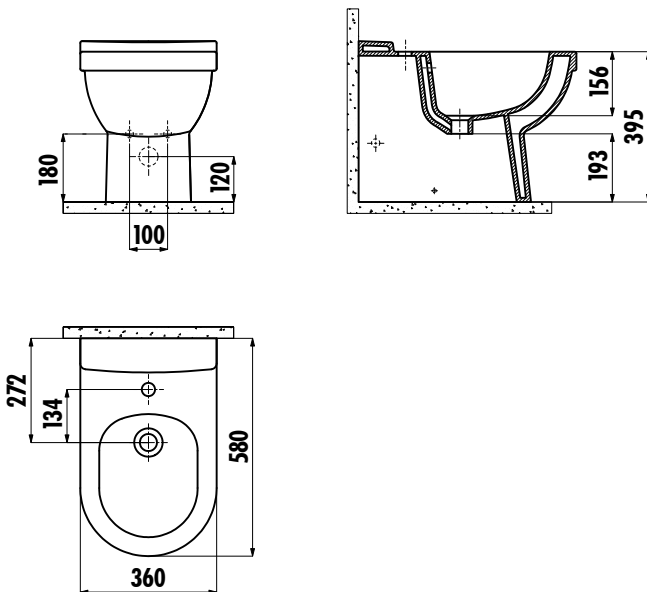

TECHNICAL DRAWING

SPECIFICATIONS

Creavit keeps its rights of making any change to the products.

Quality Management Systems

Customer Satisfaction Certificate

LGA

Germany Accreditation Certificate

kiwa

Netherlands Accreditation Certificate

GOST - R

Russia Accreditation Certificate

UkrSEPRO

Ukraine Accreditation Certificate

Israel Accreditation Certificate

Nigeria Accreditation Certificate

European Accreditation Certificate

Turkish Accreditation Certificate