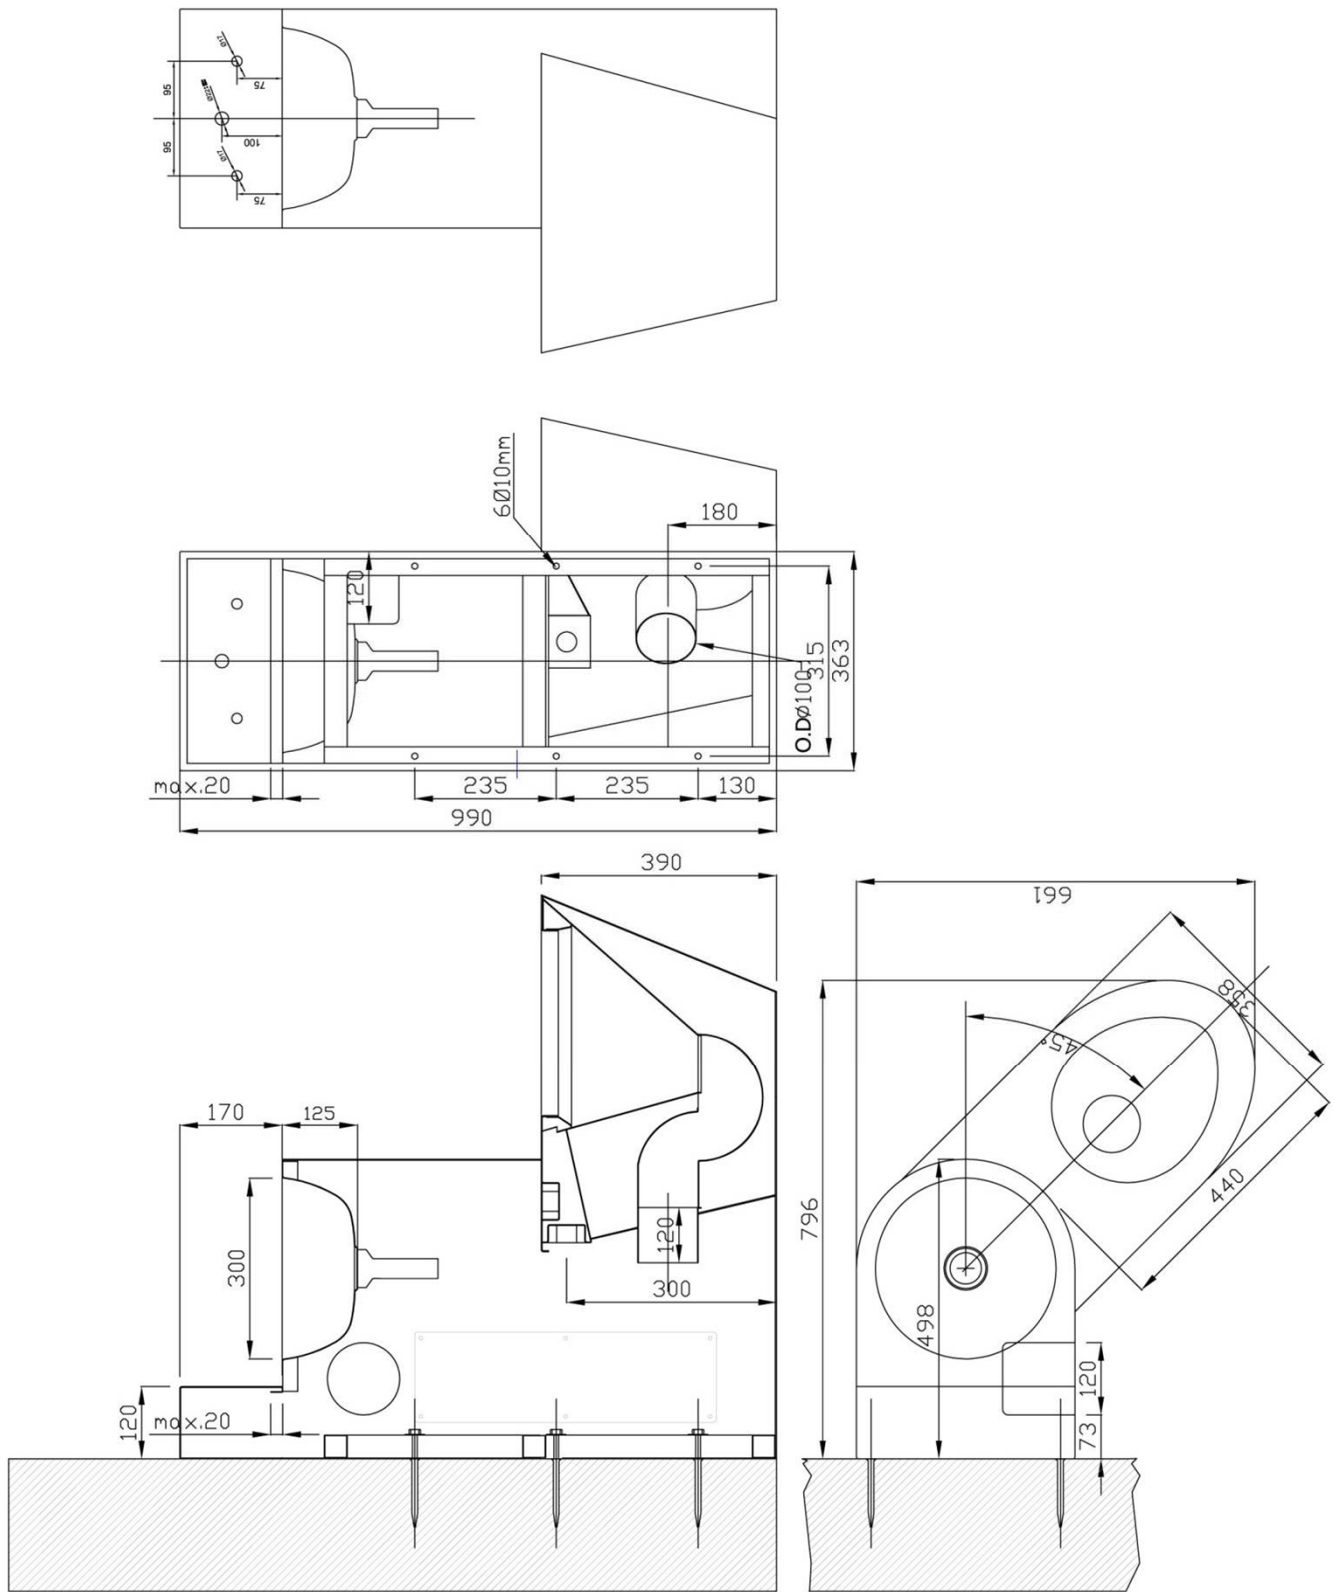

Vandal proof compact unit

- AISI 304 stainless steel vandal proof compact unit with inspection cover.
- WC located at the left side of the unit.
- Designed for reduced areas.
- Designed for vandal proof areas. Internal backing which gives rigidity and do not allow to remove elements from insider.
- Equipment can be delivered with internal expanded polyurethane foam avoiding possibility to make noise and making the unit stronger.
- The unit has wash basin and recessed hole for toilet paper dispenser.

TECHNICAL DATA

- Made of AISI 304 stainless steel.
- Dimensions: 990 height x 661 width x 796 depth (mm).
- Faucets not included. Available kit NOFER 07014.
- Distance from WC drain pipe to floor: 180 mm.
- Diameter: WC Water inlet Ø 60 mm, WC outlet Ø 100 mm.
- Fixing material for installing (bolts) included.
- Maintenance: stainless steel needs maintenance because dust can eventually damage the chrome in stainless steel. We recommend monthly cleaning with our special product.
- Recommended water pressure from 1,5 bar.

SUGGESTED TEXT FOR PRESCRIPTION

NOFER or similar, vandal proof compact unit with inspection cover. Made of AISI 304 stainless steel, WC at left side. Dimensions: 990 height x 661 width x 796 depth (mm).

07014

TECHNICAL DRAWING

Dimensions in mm

NOFER S.L.  
 Avenida de la fama, 118  
 08940 - Cornellà de Llobregat (Barcelona)  
 Tel +34 934 742 423 · Fax +34 934 743 548  
 export@nofer.com · www.nofer.com