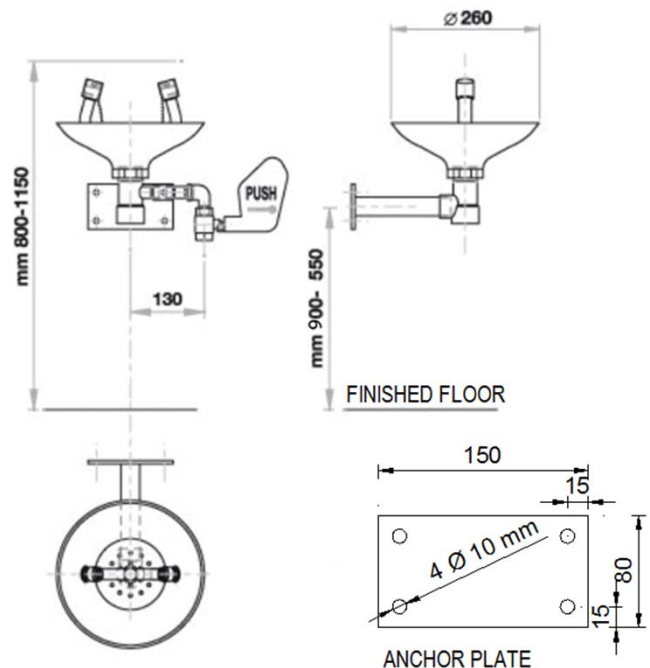

TECHNICAL DRAWING

NOFER S.L.
Avenida de la fama, 118
08940 · Cornellà de Llobregat (Barcelona)
Tel +34 934 742 423 · Fax +34 934 743 548
export@nofer.com · www.nofer.com

Related Products

SC700

SC710

SC380

SC820

SC800

SC730