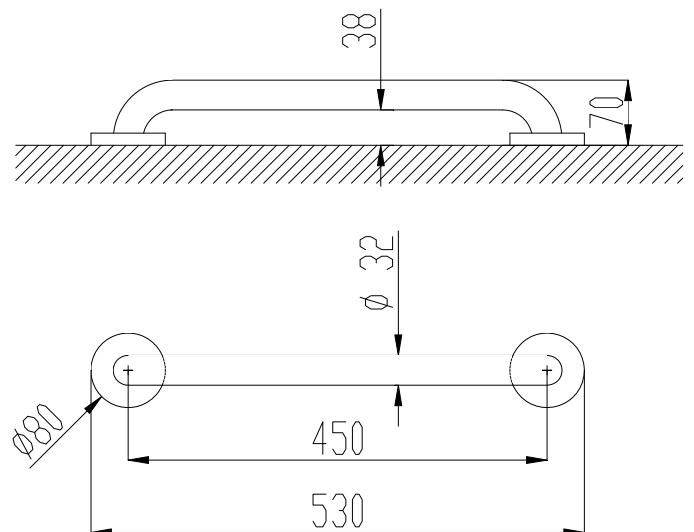

Straight grab bar

- Straight grab bar to fix to wall.
- Recommended for use in bathrooms, WC and showers.
- Suitable for bathrooms adapted to disabled.
- Stainless steel polish finish. Also available in satin finish (NOFER 15054.45.S) and white Nylon finish (NOFER 15054.45.W).

TECHNICAL DATA

- Made of Stainless Steel AISI 304.
- Two fixing points.
- Length: 450 mm.
- Distance from bar to wall: 38 mm.
- Ø 32 mm tube grab. Steel thickness: 1,5 mm.
- Recommended installation height: 70-75 cm from floor.
- Maintenance: Stainless steel needs maintenance because dust can eventually damage the chrome in stainless steel. We recommend monthly cleaning with our special product.

The picture belongs to NOFER 15054.45.S

SUGGESTED TEXT FOR PRESCRIPTION

Straight grab bar NOFER or similar, to fix to wall. In AISI 304 stainless steel. Length: 450 mm. Ø 32 mm tube grab. Steel thickness: 1,5 mm.

TECHNICAL DRAWING

Dimensions in mm

NOFER S.L.
 Avenida de la fama, 118
 08940 · Cornellà de Llobregat (Barcelona)
 Tel +34 934 742 423 · Fax +34 934 743 548
 export@nofer.com · www.nofer.com

Related Products