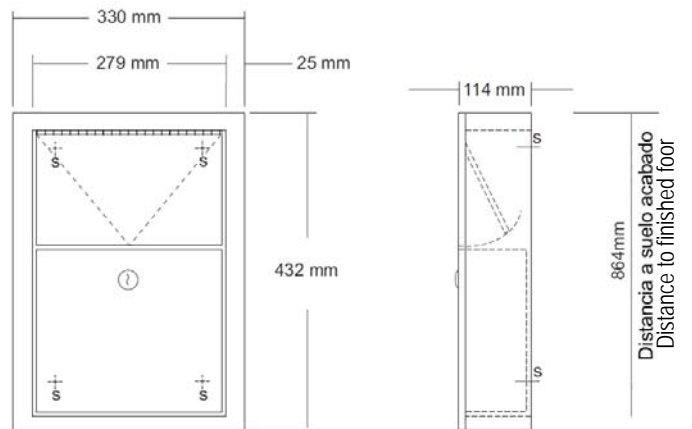

Contenedor higiénico empotrado

- Self closing push panel door.
- Satin finished stainless steel.
- To built-in.
- Totally welded without cutting edges.
- Security closure with pin tumbler lock.

TECHNICAL DATA

- Made of AISI 304 stainless steel.
- Dimensions: 432 mm high x 330 mm width x 114 mm depth.
- Capacity: 5,5 liters.
- Maintenance: stainless steel needs maintenance because dust can eventually damage the chrome in stainless steel. We recommend monthly cleaning with a special stainless steel cleaning product.

SUGGESTED TEXT FOR PRESCRIPTION

NOFER or similar, AISI 304 stainless steel napkin disposal. Self closing push panel door. Capacity: 5,5 liters. Dimensions: 432 mm high x 330 mm width x 114 mm depth.

TECHNICAL DRAWING