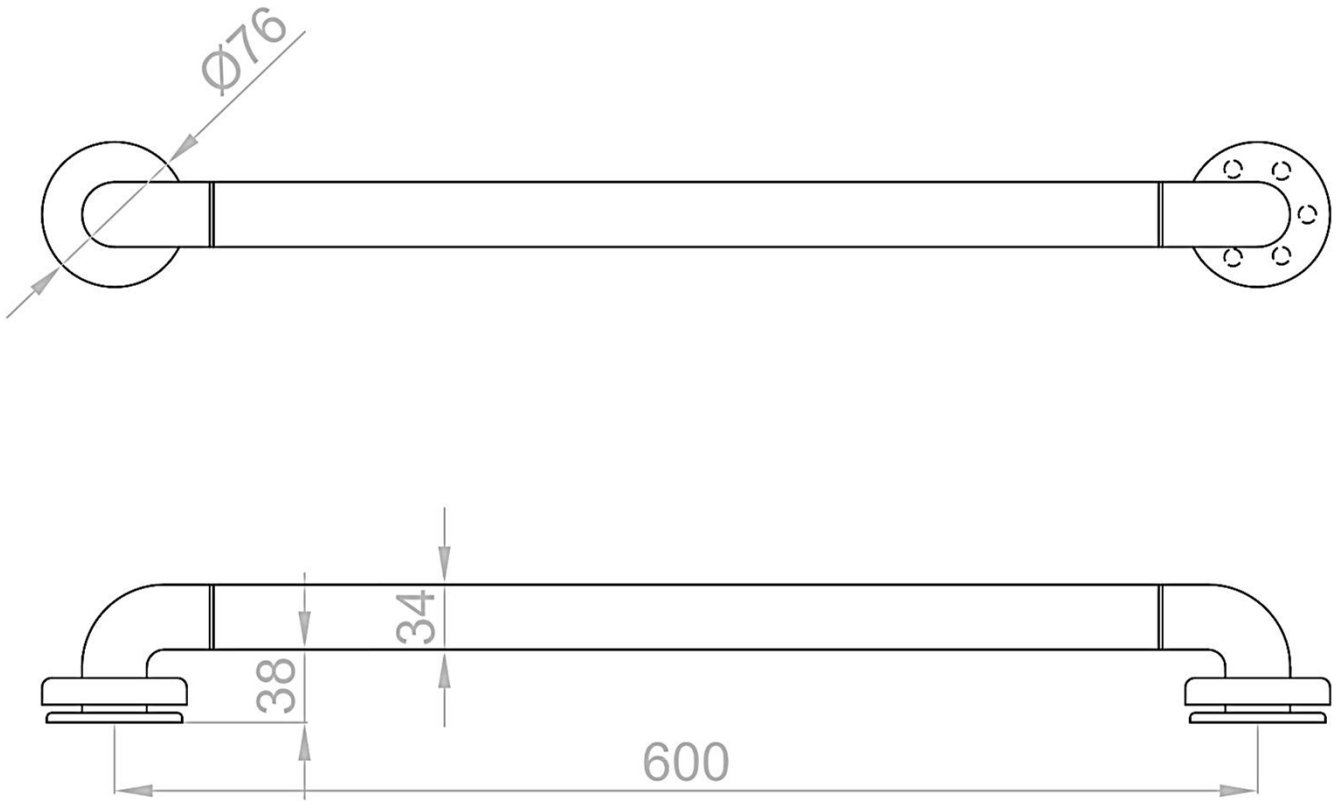

Nylon series straight grab bar

- Straight grab bar.
- Suitable for support at wash basin, wc-bidet, showers and bathtubs.
- Designed for bathrooms adapted to disabled.

TECHNICAL DATA

- Made of antibacterial white ABS coated aluminium.
- Wall supports made of AISI 304 stainless steel with white antibacterial white ABS covers.
- Length: 600 mm.
- Bar Ø 34 mm.
- Recommended installation height: 70-75 cm from finished floor.

SUGGESTED TEXT FOR PRESCRIPTION

GIAMPIERI grab bar. Made of antibacterial white ABS coated aluminium. Wall supports made of AISI 304 stainless steel with antibacterial white ABS covers. Length: 600 mm.

NOFER S.L.
 Avenida de la fama, 118
 08940 · Cornellà de Llobregat (Barcelona)
 Tel +34 934 742 423 · Fax +34 934 743 548
 export@nofer.com · www.nofer.com

TECHNICAL DRAWING

DIMENSIONS IN mm

NOFER S.L.
Avenida de la fama, 118
08940 - Cornellà de Llobregat (Barcelona)
Tel +34 934 742 423 - Fax +34 934 743 548
export@nofer.com - www.nofer.com