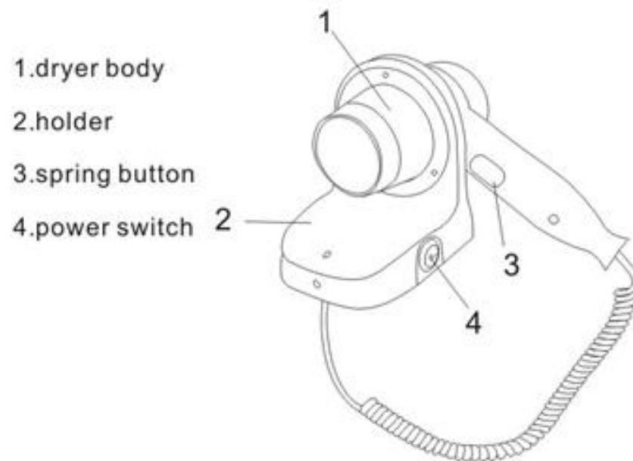

### Components & materials

- **SC0040**: plastic ABS, white finish.
- White ABS plastic wall support.
- The heating element includes a safety thermal cut-out.
- Speed selector with three settings (hot heating, warm heating and cool shot).
- Heavy-duty 650-1,800mm coiled power cord.
- Plug with 1,000mm power cord.
- Turbine made in polycarbonate plastic.

### Dimensions

Dimensions ± 4%

---

## Operation

---

Switch on general power and pick up the dryer body. The dryer will work when the spring button is held on; move the push button up and down for higher or lower heating. "1" for hot heating, "2" for warm heating "C" for cool shot.