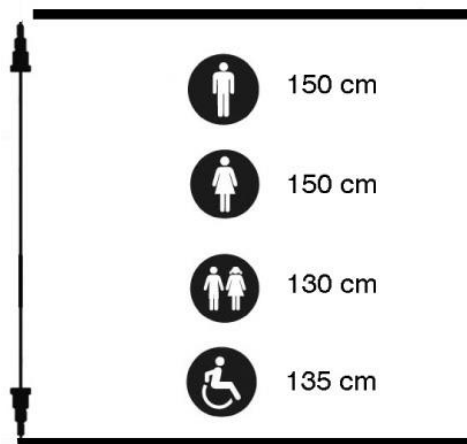

### Technical Specifications

<b>Voltage</b>	220- 240 V
<b>Frequency</b>	50/60 Hz
<b>Electrical Isolation</b>	Class II
<b>Total power</b>	1,800 W
<b>Consumption</b>	7 A
<b>Rpm</b>	18,000
<b>Dimensions</b>	160 x220 x 77 mm
<b>Weight</b>	0,8 Kg
<b>Effective airflow</b>	80 m3/h (1,330 L/min)
<b>Air velocity</b>	60 Km/h
<b>Air temperature (10 cm distance/21°C)</b>	63°C
<b>Sound pressure (at 2m)</b>	68 dBA
<b>Protection rating</b>	IP20

### Dimensions

Dimensions ± 4%

---

### Recommended heights distance from the floor

---