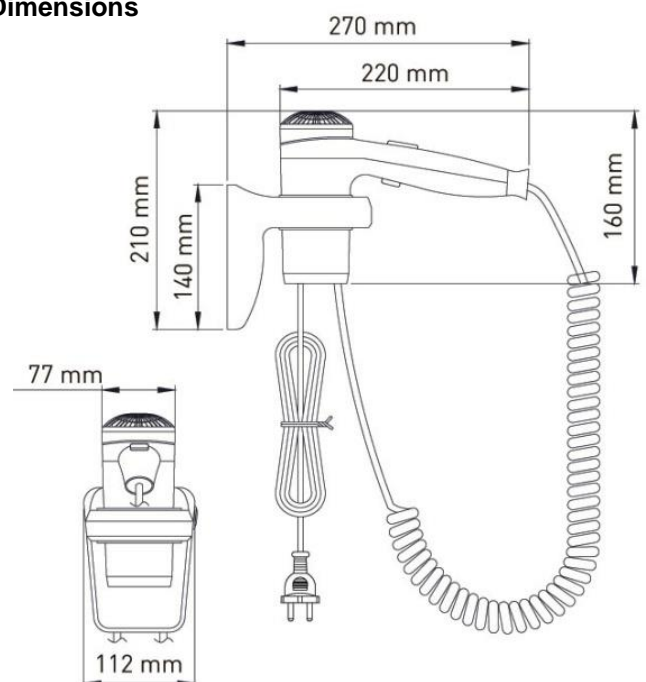

### General description

- Exclusive hotel bathroom wall mounting hair dryer with a functional, robust and trendy design that blends into any space perfectly such as hotels, hospitals and elderly care centers.
- This powerful and long-lasting hair dryer is push-button activated and has a total power of 1.800W.
- Two heat/speed settings and a cool shot moving the push-button up and down. Position “1” for hot heating, position “2” for warm heating and position “C” for cool shot.

### Technical Specifications

<b>Voltage</b>	220- 240 V
<b>Frequency</b>	50/60 Hz
<b>Electrical Isolation</b>	Class II
<b>Total power</b>	1,800 W
<b>Consumption</b>	7 A
<b>Rpm</b>	18,000
<b>Dimensions</b>	160 x220 x 77 mm
<b>Weight</b>	0,8 Kg
<b>Effective airflow</b>	80 m3/h (1,330 L/min)
<b>Air velocity</b>	60 Km/h
<b>Air temperature (10 cm distance/21°C)</b>	63°C
<b>Sound pressure (at 2m)</b>	68 dBA
<b>Protection rating</b>	IP20

### Components & materials

- **SC0040**: plastic ABS, white finish.
- White ABS plastic wall support.
- The heating element includes a safety thermal cut-out.
- Speed selector with three settings (hot heating, warm heating and cool shot).
- Heavy-duty 650-1,800mm coiled power cord.
- Plug with 1,000mm power cord.
- Turbine made in polycarbonate plastic.

### Dimensions

Dimensions ± 4%

---