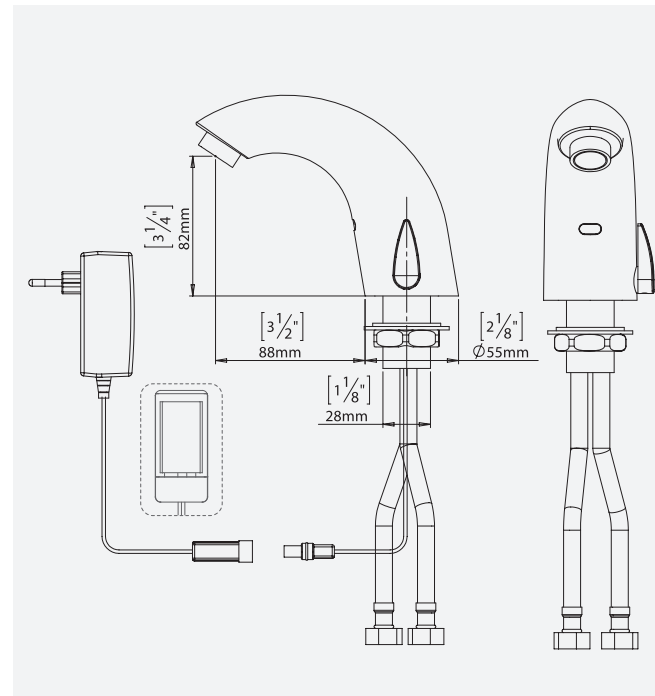

PRODUCT AT A GLANCE

Installation	Deck mounted
Power Supply	<ul style="list-style-type: none"> • 9V Battery box • 9V Transformer
Operating pressure	0.5-8.0 bar / 7.0-116.0 PSI For greater water pressure please use a pressure reducing valve
Water supply	Hot and cold water
Water flow	6 LPM / 1.58 GPM - SSR PCA stream
Water Saving Options	4 LPM / 1 GPM ; 3 LPM / 0.8 GPM 1.89 LPM / 0.5 GPM ; 1.3 LPM 0.35 GPM - PCA spray
Water temperature	70°C Maximum
Security Time	Security Time 90 seconds. Adjustable with Stern's remote control

FLOW RATE vs PRESSURE

ORDERING INFORMATION

MODEL	CODE	POWER
EASY 1000 B	246050	9V battery
EASY 1000 E	246060	9V transformer

OPTIONS

OPTION	CODE
Remote control	07100005
Matching battery-powered soap dispenser	250920
Matching transformer-powered soap dispenser combination	250910