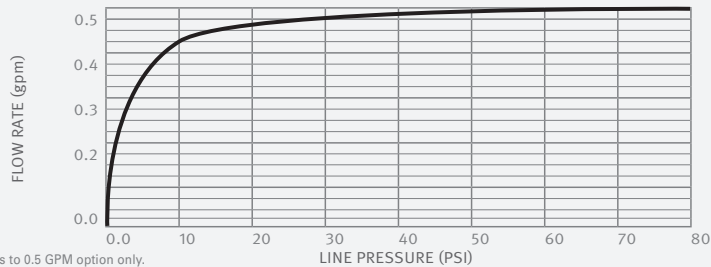

OPERATION

Touch-free electronic faucet operated by an infrared sensor. The faucet automatically activates when

users place their hands within sensor range and stops when they remove them from the sensor range.

APPLICATION

Deck-mounted faucet combining an elegant design with anti-vandal features. Helps washrooms cleanliness, saves water and prevents cross contamination. Ideal for transportation hubs, train and bus stations, highway rest stops and stadiums.

PRODUCT AT A GLANCE

Installation	Deck mounted
Power Supply	• 9V Battery box • 9V Transformer
Operating pressure	0.5-8.0 bar / 7.0-116.0 PSI For greater water pressure please use a pressure reducing valve
Water supply	Hot and cold water
Water flow	6 LPM / 1.58 GPM - SSR PCA stream
Water Saving Options	4 LPM / 1 GPM ; 3 LPM / 0.8 GPM 1.89 LPM / 0.5 GPM ; 1.3 LPM 0.35 GPM - PCA spray
Water temperature	70°C Maximum
Security Time	Security Time 90 seconds. Adjustable with Stern's remote control

FLOW RATE vs PRESSURE

ORDERING INFORMATION

MODEL	CODE	POWER
EASY 1000 B	246050	9V battery
EASY 1000 E	246060	9V transformer

OPTIONS

OPTION	CODE
Remote control	07100005
Matching battery-powered soap dispenser	250920
Matching transformer-powered soap dispenser combination	250910