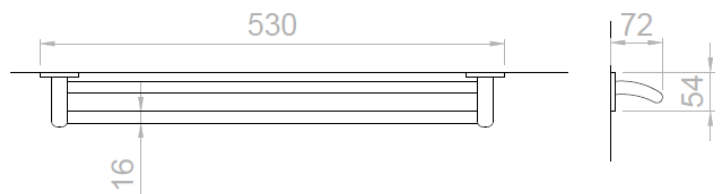

Towel rail

- Towel rail with two bars in Zamac.
- Easy to clean.
- Durability and resistance to rust.
- Polish finish.

TECHNICAL DATA

- Made of Zamac.
- Dimensions: 54 height x 530 width x 72 depth (mm).
- Bars: Ø16 mm.
- Fixing materials included.

SUGGESTED TEXT FOR PRESCRIPTION

Towel rail NOFER, in Zamac polish finish. Dimensions: 54 height x 530 width x 72 depth (mm). Bars: Ø16 mm.

TECHNICAL DRAWING

DIMENSIONS IN mm

NOFER S.L.
 Avenida de la fama, 118
 08940 · Cornellà de Llobregat (Barcelona)
 Tel +34 934 742 423 · Fax +34 934 743 548
 export@nofer.com · www.nofer.com