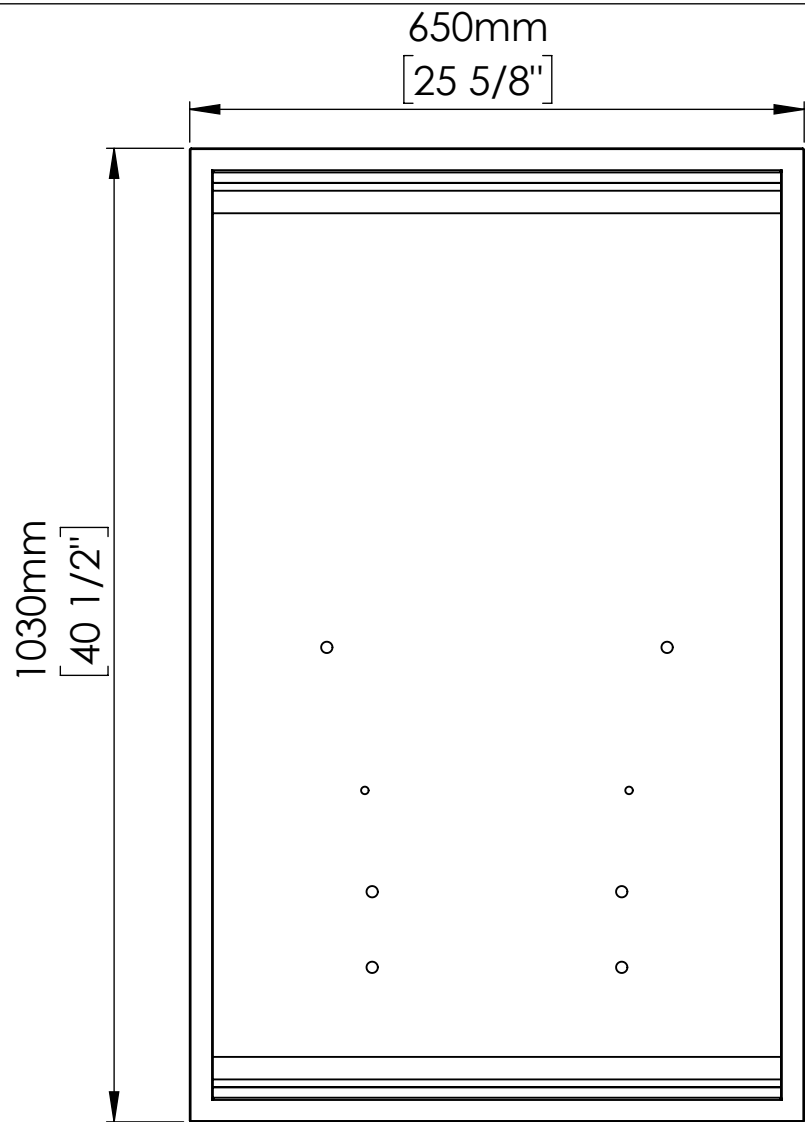

1030mm
[40 1/2"]

650mm
[25 5/8"]

605mm
[23 3/4"]

103mm
[4"]

983mm
[38 3/4"]

97mm
[3 3/4"]

792mm
[31 1/8"]

NOTA:
CAMBIA PAÑALES NO INCLUIDO
DIAPER CHANGING STATION NOT INCLUDED

Kit empotrable cambiapañales vertical
Vertical changing Baby Station recessed kit

Ref. / Code	Material	Acabado / Finish
KT0016VCS	AISI 304	Satinado / Satin
KT0016VCSB	AISI 304	Negro / Black

Fecha / Date: 18/03/2024

www.mediclinics.com

Escala/Scale: 1/8
Dimensiones/Dimensions. ±4%

Escala/Scale: 1/8
Dimensiones/Dimensions: ±4%

Kit empotrable cambiapañales vertical
Vertical changing Baby Station recessed kit

Ref. / Code	Material	Acabado / Finish
KT0016VCS	AISI 304	Satinado / Satin
KT0016VCSB	AISI 304	Negro / Black