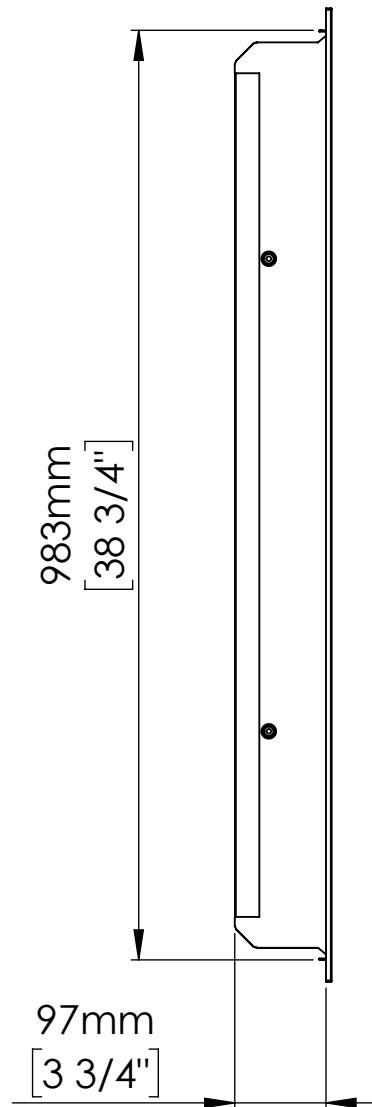

1030mm
[40 1/2"]

650mm
[25 5/8"]

605mm
[23 3/4"]

103mm
[4"]

983mm
[38 3/4"]

97mm
[3 3/4"]

792mm
[31 1/8"]

NOTA:
CAMBIA PAÑALES NO INCLUIDO
DIAPER CHANGING STATION NOT INCLUDED

Kit empotrable cambiapañales vertical
Vertical changing Baby Station recessed kit

Ref. / Code	Material	Acabado / Finish
KT0016VCS	AISI 304	Satinado / Satin
KT0016VCSB	AISI 304	Negro / Black

Fecha / Date: 18/03/2024

www.mediclinics.com

Escala/Scale: 1/8
Dimensiones/Dimensions. ±4%

Escala/Scale: 1/8
Dimensiones/Dimensions: ±4%

Kit empotrable cambiapañales vertical
Vertical changing Baby Station recessed kit

Ref. / Code	Material	Acabado / Finish
KT0016VCS	AISI 304	Satinado / Satin
KT0016VCSB	AISI 304	Negro / Black