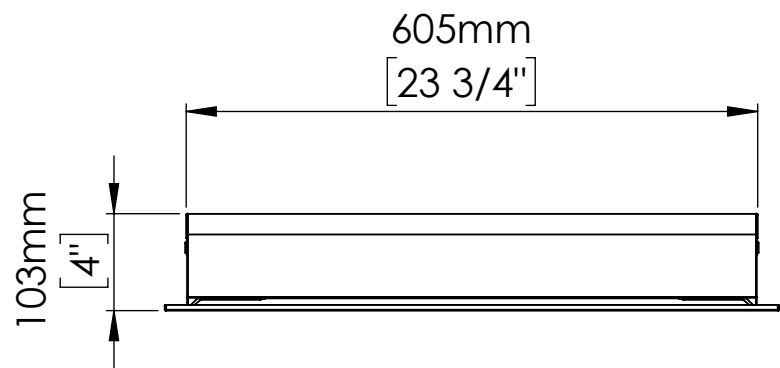

1030mm
[40 1/2"]

650mm
[25 5/8"]

605mm
[23 3/4"]

103mm
[4"]

983mm
[38 3/4"]

97mm
[3 3/4"]

792mm
[31 1/8"]

NOTA:
CAMBIA PAÑALES NO INCLUIDO
DIAPER CHANGING STATION NOT INCLUDED

Kit empotrable cambiapañales vertical
Vertical changing Baby Station recessed kit

Ref. / Code	Material	Acabado / Finish
KT0016VCS	AISI 304	Satinado / Satin
KT0016VCSB	AISI 304	Negro / Black

Fecha / Date: 18/03/2024

www.mediclinics.com

Escala/Scale: 1/8
Dimensiones/Dimensions. ±4%

Escala/Scale: 1/8
Dimensiones/Dimensions: ±4%

Kit empotrable cambiapañales vertical
Vertical changing Baby Station recessed kit

Ref. / Code	Material	Acabado / Finish
KT0016VCS	AISI 304	Satinado / Satin
KT0016VCSB	AISI 304	Negro / Black